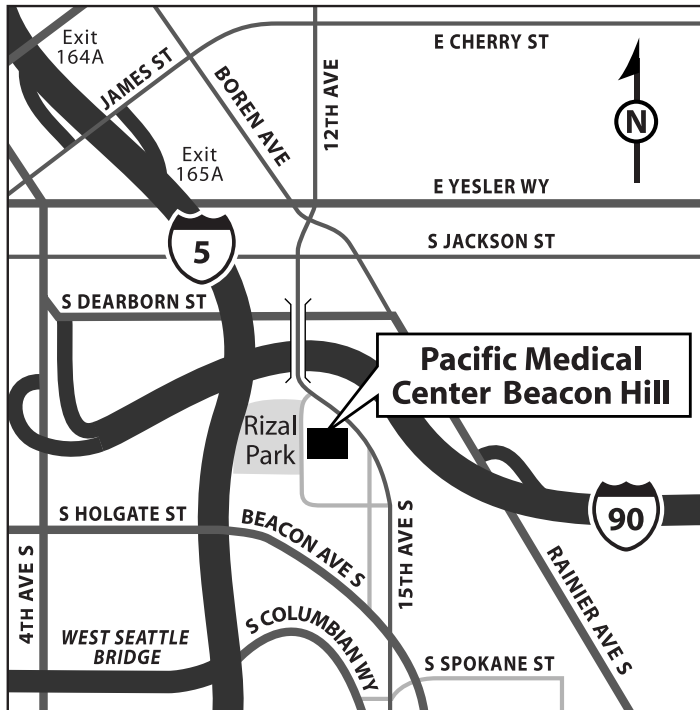

Driving Directions to Pacific Medical Center Beacon Hill

Address: 1200 12th Ave S
Seattle, WA 98144

Phone: (206) 326-2400

Web: www.PacMed.org